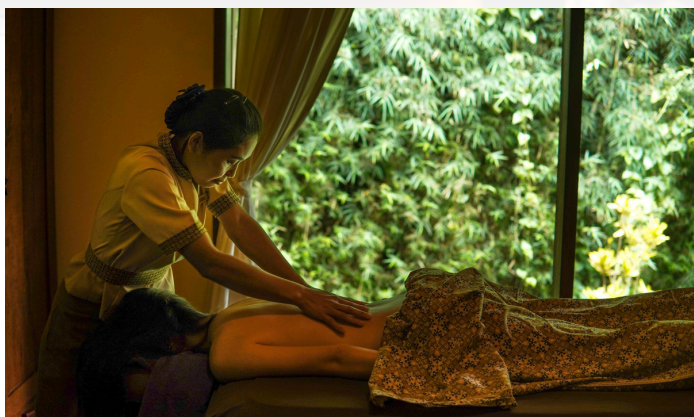

REJUVENATING RITUALS: SPA TREATMENTS AT MUNDUK MODING PLANTATION/ BAMBOO SPA

MMP SIGNATURE BLISS

Indulge in our signature treatment, a harmonious blend of ancient Balinese massage, soothing hot stones, and the calming power of aromatherapy. This holistic experience targets tense muscles, improves circulation, and melts away stress, leaving you feeling deeply restored in body and mind.

60 mins: IDR 650k

AROMATHERAPY ESCAPE

Unwind with the timeless art of relaxation. Select your perfect essential oil blend, a symphony of botanical extracts, to awaken your senses and soothe your soul. Gentle yet effective massage techniques melt away tension, leaving you feeling utterly serene. This treatment is also suitable for expecting mothers.

60 mins: IDR 625k/ 90 mins: 750k