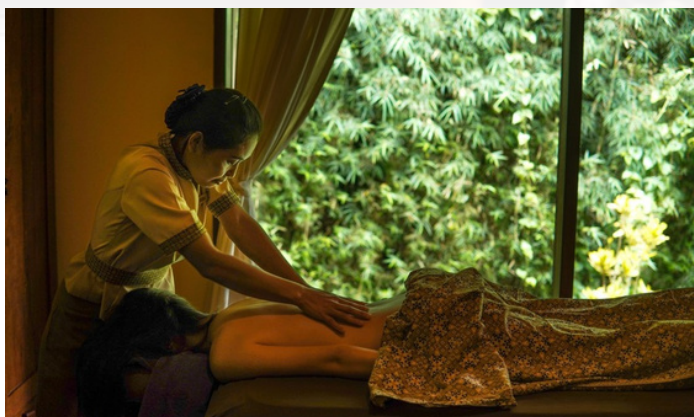

REJUVENATING RITUALS: SPA TREATMENTS AT MUNDUK MODING PLANTATION/ BAMBOO SPA

MMP SIGNATURE BLISS

Indulge in our signature treatment, a harmonious blend of ancient Balinese massage, soothing hot stones, and the calming power of aromatherapy. This holistic experience targets tense muscles, improves circulation, and melts away stress, leaving you feeling deeply restored in body and mind.

60 mins: IDR 650k

AROMATHERAPY ESCAPE

Unwind with the timeless art of relaxation. Select your perfect essential oil blend, a symphony of botanical extracts, to awaken your senses and soothe your soul. Gentle yet effective massage techniques melt away tension, leaving you feeling utterly serene. This treatment is also suitable for expecting mothers.

60 mins: IDR 625k/ 90 mins: 750k