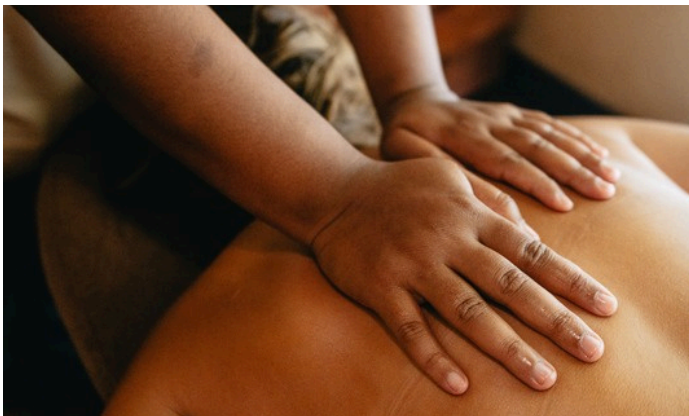

TRADITIONAL BALINESE MASSAGE

Relax while our skilled therapist utilizes a combination of gentle pressure and targeted stretches to melt away tension and restore balance throughout your body.

This deeply relaxing experience is also suitable for expecting mothers.

60 mins: IDR 550k/ 90 mins: IDR 700k

KINDLY NOTE THAT ANY CONFIRMED SPA TREATMENT SHOULD BE CANCELLED AT LEAST 4 HOURS BEFORE THE SCHEDULED TREATMENT TIME. CANCELLATIONS MADE WITHIN 4 HOURS OF THE TREATMENT TIME WILL BE SUBJECT TO A 100% CANCELLATION CHARGE.

UNWIND IN THE TRANQUILITY OF YOUR VILLA/ SUITE WITH OUR SELECTION OF IN-ROOM SPA TREATMENTS: TRADITIONAL BALINESE MASSAGE, AROMATHERAPY ESCAPE, REFLEXOLOGY MASSAGE AND BACK & SHOULDER MASSAGE

ALL PRICES ARE SUBJECT TO 21% TAX AND SERVICE CHARGE