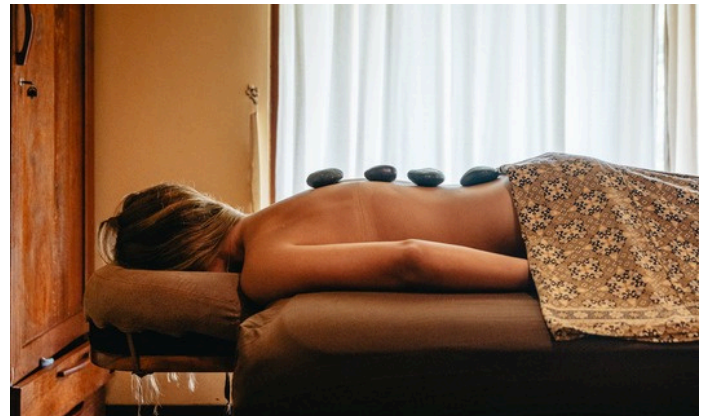

90 mins: IDR 750k